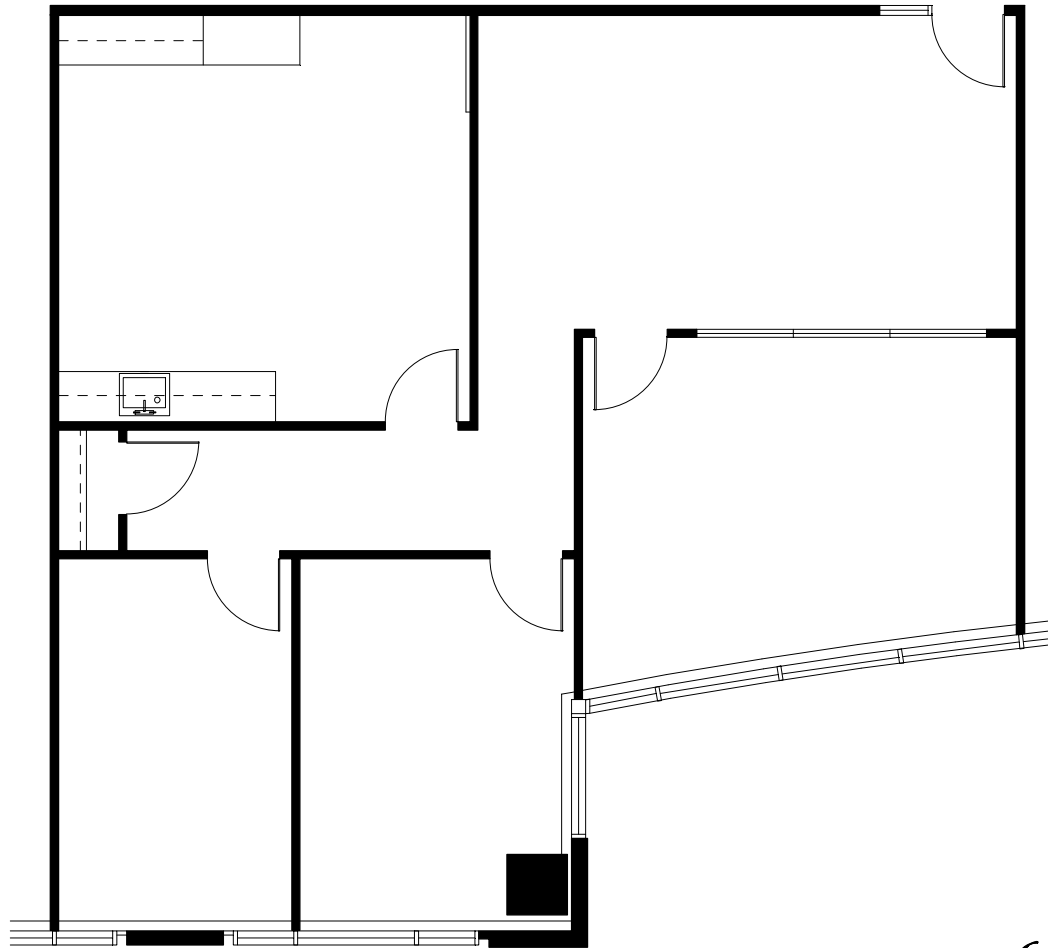

0 5' 10'
SCALE

● SECOND FLOOR

6565
MACARTHUR
AT SIERRA

SUITES 230
RSF 1,546

INTERPRISE
The Design Resource